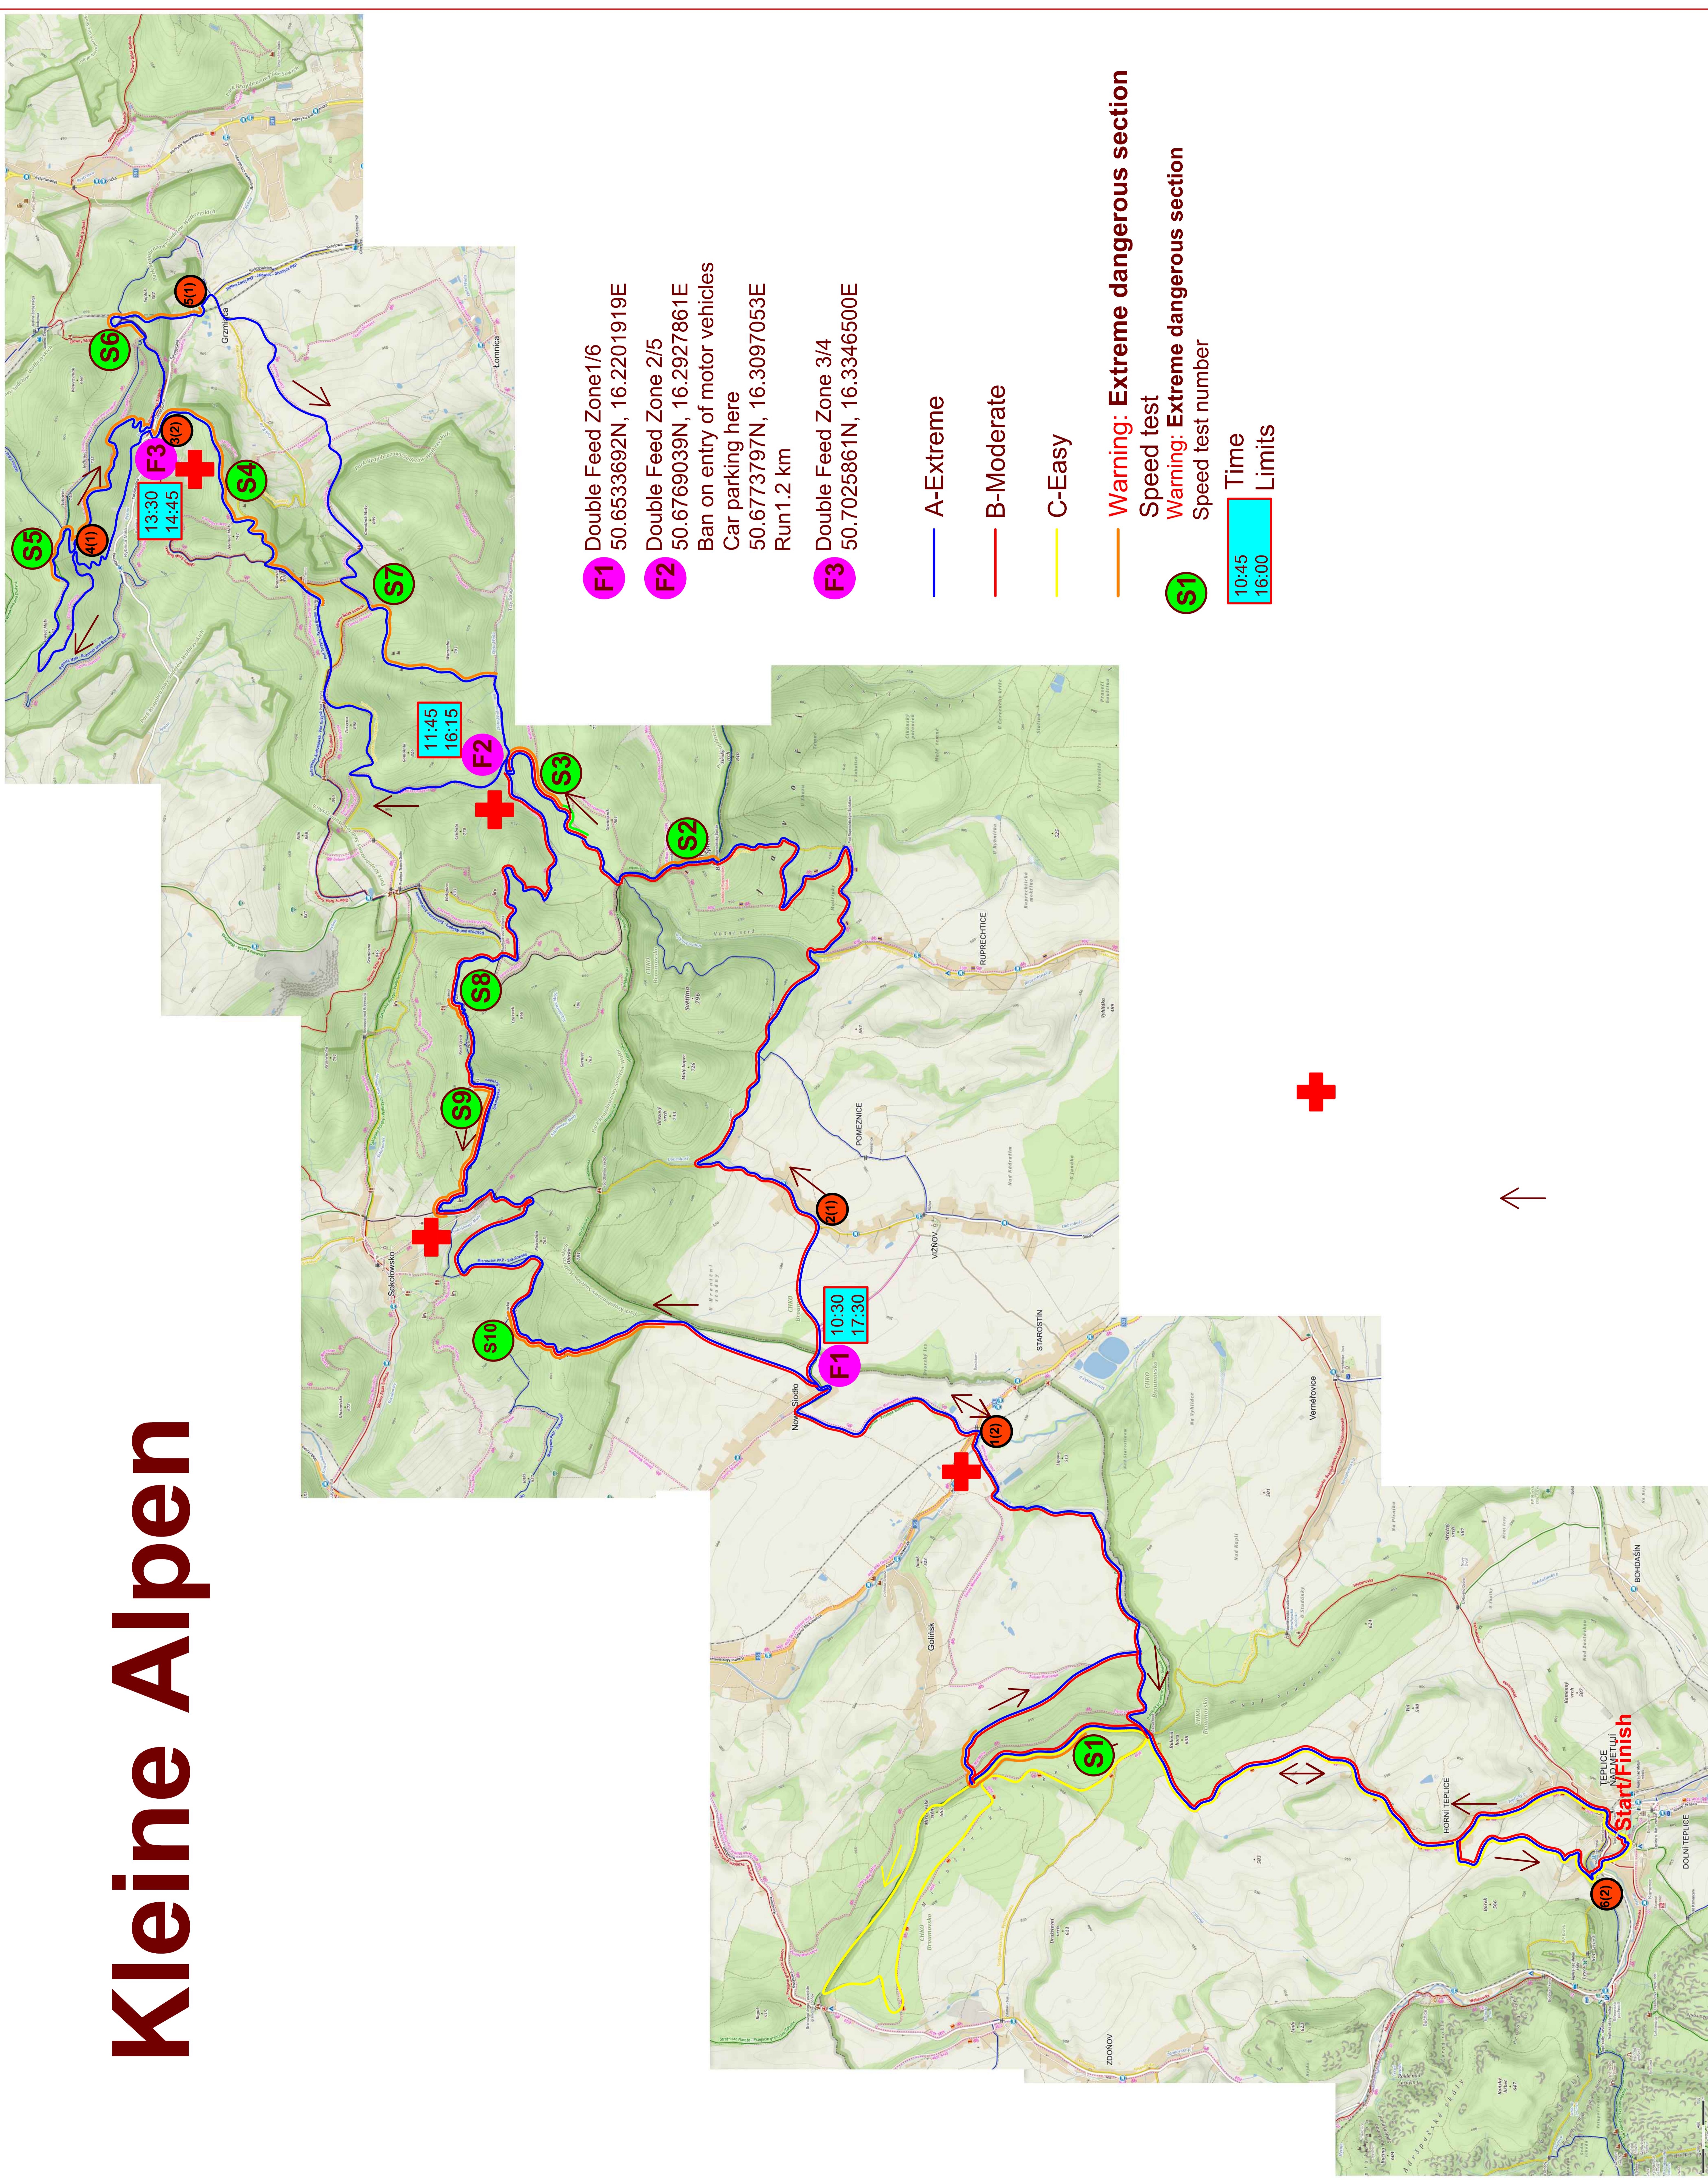

Kleine Alpen

F1 Double Feed Zone 1/6
50.65333692N, 16.2201919E

F2 Double Feed Zone 2/5
50.6769039N, 16.2927861E
Ban on entry of motor vehicles
Car parking here
50.6773797N, 16.3097053E
Run 1.2 km

F3 Double Feed Zone 3/4
50.7025861N, 16.3346500E

— A-Extreme

— B-Moderate

— C-Easy

— Warning: Extreme dangerous section

Speed test

Warning: Extreme dangerous section

Speed test number

Time

Limits

S1

10:45
16:00